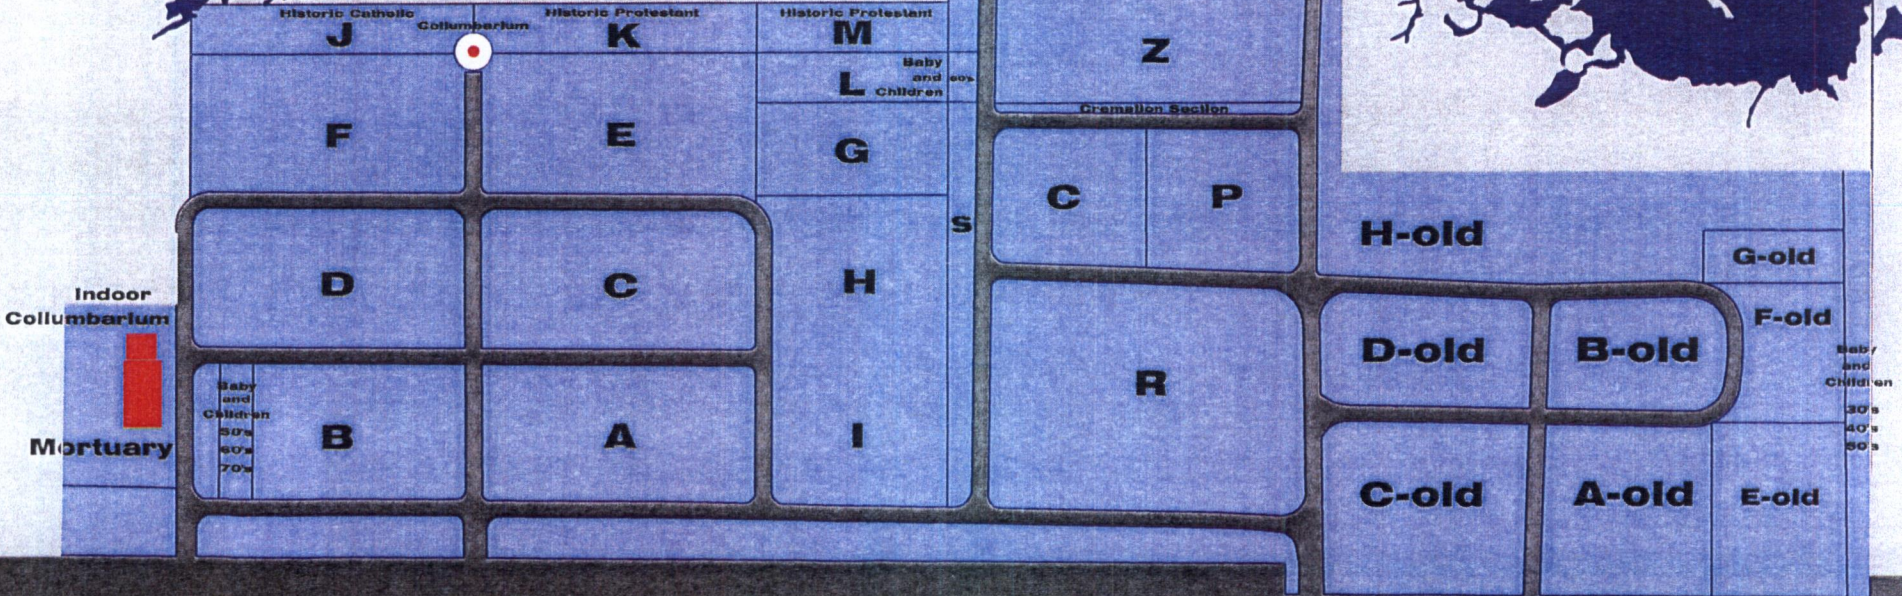

# TISDALE CEMETERY

2990 Highway 101 E, Timmins ON

Highway 101 East